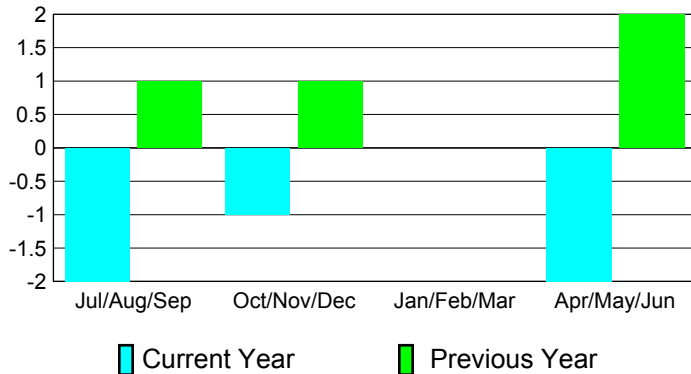

2010-2011 GMT Reports for District (or Undistricted) **District 3 H**

GMT: **JOHN 'JACK' R FERGUSON**

Location: **OKLAHOMA**

GMT CA: **1**

CLUBS

Club Results
2010-2011

Clubs
2009-2010

Month	New Club Goal	Actual New Clubs	Actual Dropped Clubs	Gain/Loss of Clubs	Gain/Loss of Clubs
Jul/Aug/Sep	0	0	-2	-2	1
Oct/Nov/Dec	0	0	-1	-1	1
Jan/Feb/Mar	0	0	0	0	0
Apr/May/June	0	0	-2	-2	2
Totals	0	0	-5	-5	4

Club Results 2010-2011

Goal, New, Dropped, Gain/Loss

Comparison of Club Gain/Loss

Current Year Compared to the Previous Year

YTD Status Quo Clubs 2010-2011

Status Quo Clubs Compared to Status Quo Members

MEMBERSHIP