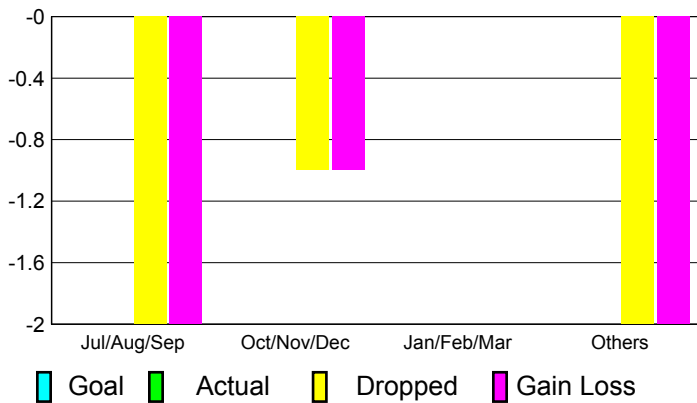

2010-2011 GMT Reports for District (or Undistricted) **District 3 H**

GMT: **JOHN 'JACK' R FERGUSON**

Location: **OKLAHOMA**

GMT CA: **1**

CLUBS

Club Results
2010-2011

Clubs
2009-2010

Month	New Club Goal	Actual New Clubs	Actual Dropped Clubs	Gain/Loss of Clubs	Gain/Loss of Clubs
Jul/Aug/Sep	0	0	-2	-2	1
Oct/Nov/Dec	0	0	-1	-1	1
Jan/Feb/Mar	0	0	0	0	0
Apr/May/June	0	0	-2	-2	2
Totals	0	0	-5	-5	4

Club Results 2010-2011

Goal, New, Dropped, Gain/Loss

Comparison of Club Gain/Loss

Current Year Compared to the Previous Year

YTD Status Quo Clubs 2010-2011

Status Quo Clubs Compared to Status Quo Members

MEMBERSHIP