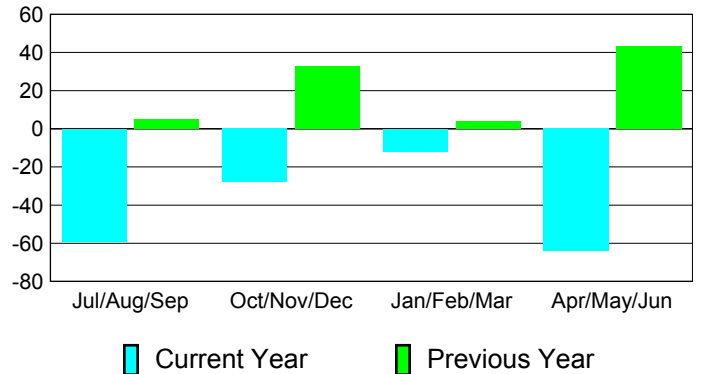

Membership Results
2010-2011

Membership
2009-2010

Month	Net Memb Goal	Actual New Memb	Actual Dropped Memb	Gain/Loss of Memb	Gain/Loss of Memb
Jul/Aug/Sep	0	25	-84	-59	5
Oct/Nov/Dec	0	16	-44	-28	33
Jan/Feb/Mar	0	25	-37	-12	4
Apr/May/June	0	21	-85	-64	43
Totals	0	87	-250	-163	85

Membership Results 2010-2011

Goal, New, Dropped, Gain/Loss

Comparison of Membership Gain/Loss

Current Year Compared to the Previous Year

Gender Comparison 2010-2011

Jul/Aug/Sep

Oct/Nov/Dec

Jan/Feb/Mar

Apr/May/June

Male

Female