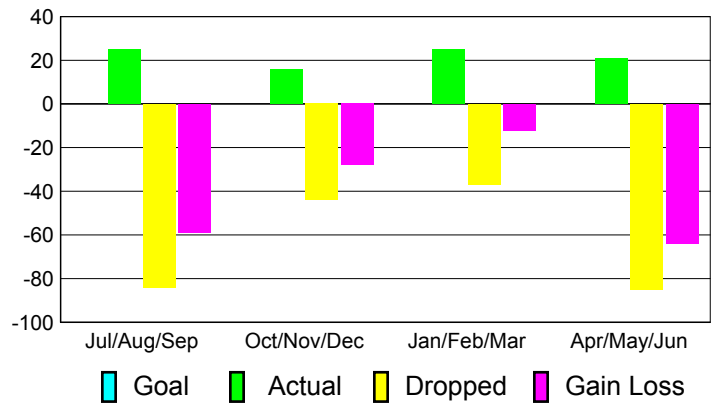

Membership Results 2010-2011

Goal, New, Dropped, Gain/Loss

Comparison of Membership Gain/Loss

Current Year Compared to the Previous Year